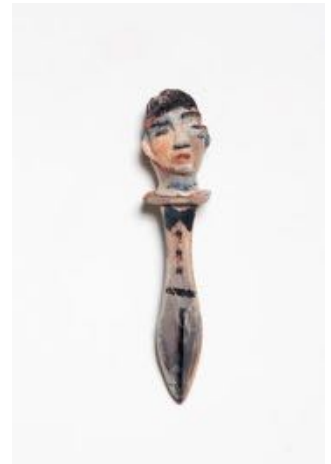

**MICHELLE CONNOLLY – GO FIGURE Artworks**

**(Sculpture) Artist, 2024,  
55x32x6cm,  
wood, tin, brushes, violin part, acrylic  
\$350**

**(Sculpture) Blushing Boy, 2024,  
55x19x4cm,  
wood, clay tools, linen, nails, bottle tops, wire, oil stick  
\$550**

**(Sculpture) Dude, 2022,  
38x28x11cm.  
sticks, wire, acrylic  
\$350**

**(Sculpture) Jester, 2024,  
51x10x4cm,  
chair leg, doily, sticks, paper clay, leather glove part, acrylic  
\$450**

**(Sculpture) Melbourne Boy, 2024,  
32x8x6cm(12.5x3x2"),  
Paper Clay, Wood, Acrylic,  
\$350**