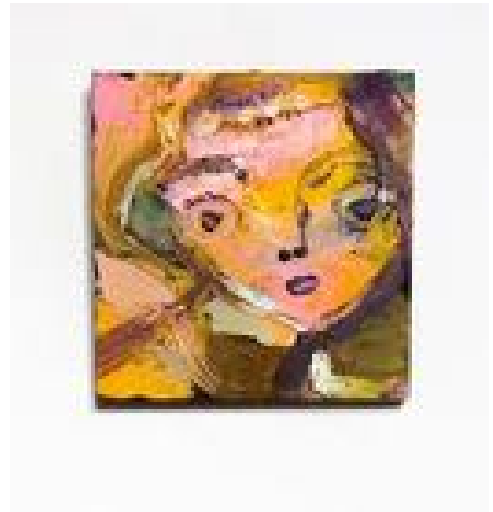

**Darwin Boy, 2024,  
50x50cm,  
oil on metal framed,  
\$1950**

**Dear Friend, 2024,  
31x31cm,  
Oil on canvas,  
\$850**

**Jean Paul, 2020,  
25x21cm,  
Oil and Mixed Media on Canvas,  
\$550**

**Joy, 2024,  
20x20cm,  
Oil on panel board,  
\$450**

**Kid, 2024,  
20x20cm,  
Oil on panel board,  
\$450**

**Lady with Green Hat, 2024,  
35x27cm (artwork 21x15cm)  
Mixed Media on Archival Paper  
\$550**

**Lily, 2024,  
20x20cm,  
Oil on panel board,  
\$450**

**Pink, 2010-2024,  
29x21cm,  
mixed media with encaustic wax on wood,  
\$650**

**Queen, 2024,  
25x20cm,  
acrylic, oil and mixed media on wood panel,  
\$650**

**Sheila, 2024,  
30x26cm,  
Oil on panel board  
\$650**