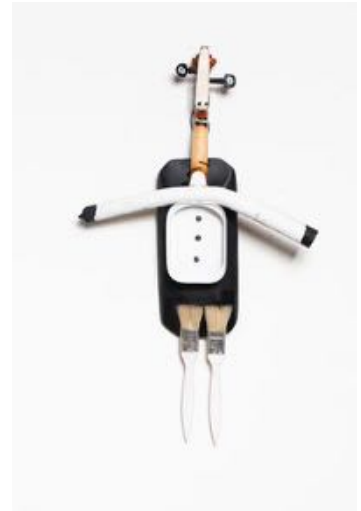

**MICHELLE CONNOLLY – GO FIGURE Artworks**

**(Sculpture) Artist, 2024,  
55x32x6cm,  
wood, tin, brushes, violin part, acrylic  
\$350**

**(Sculpture) Blushing Boy, 2024,  
55x19x4cm,  
wood, clay tools, linen, nails, bottle tops, wire, oil stick  
\$550**